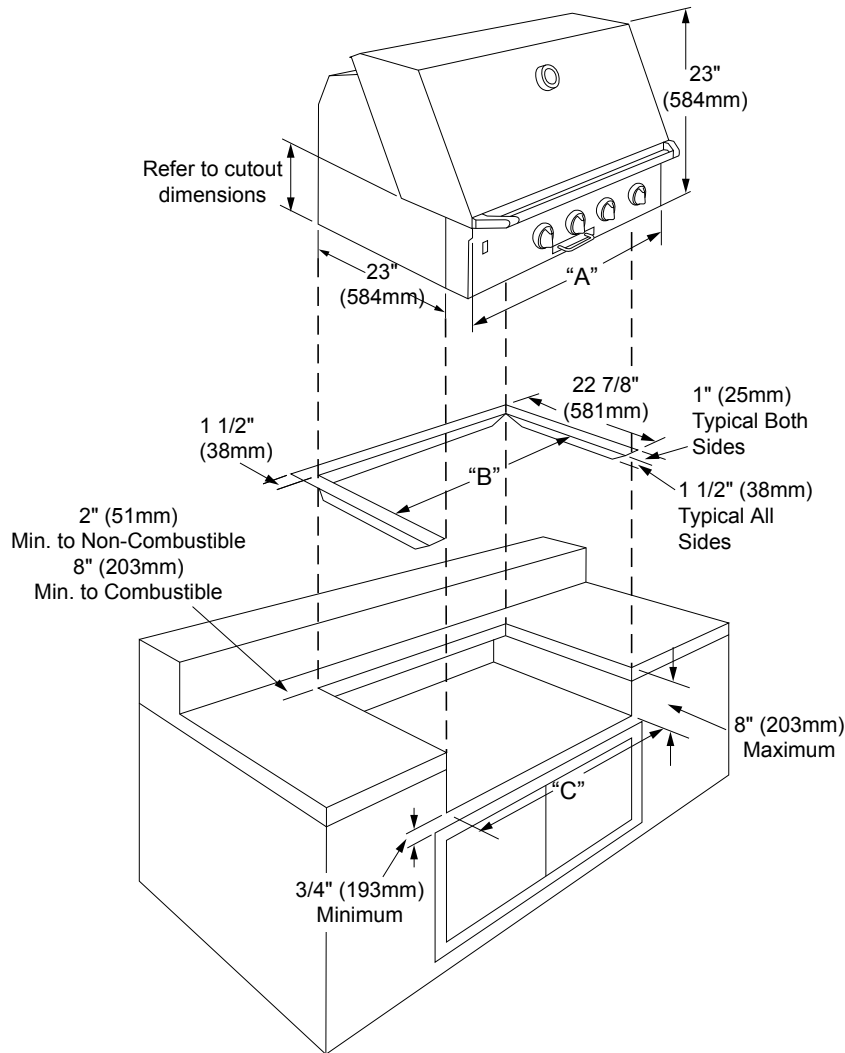

## 30", 36", 52" Wide Grill Trim Kit 20", 36" Wide Accessory Doors

1/1

### AOGT OVERALL DIMENSIONS

### ACCESSORY DOORS

Model	"A" Overall Width	"B" Cutout Width	"C"
EOG30	30" (762mm)	30 3/8" (772mm)	30 1/2" (775mm)
EOG36	36" (914mm)	36 3/8" (924mm)	36 1/2" (927mm)
EOG52	52" (1321mm)	52 3/8" (1330mm)	52 1/2" (1334mm)