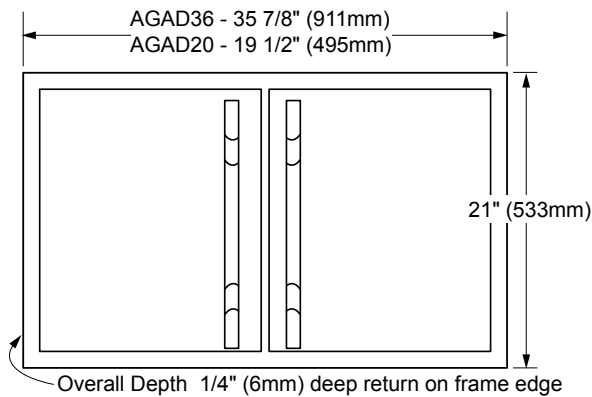

## 30", 36", 52" Wide Grill Trim Kit 20", 36" Wide Accessory Doors

1/1

### AOGT OVERALL DIMENSIONS

### ACCESSORY DOORS

Model	"A" Overall Width	"B" Cutout Width	"C"
EOG30	30" (762mm)	30 3/8" (772mm)	30 1/2" (775mm)
EOG36	36" (914mm)	36 3/8" (924mm)	36 1/2" (927mm)
EOG52	52" (1321mm)	52 3/8" (1330mm)	52 1/2" (1334mm)

### NOTE:

1. See planning guide page 13.2 for Accessory Door cutout dimensions.